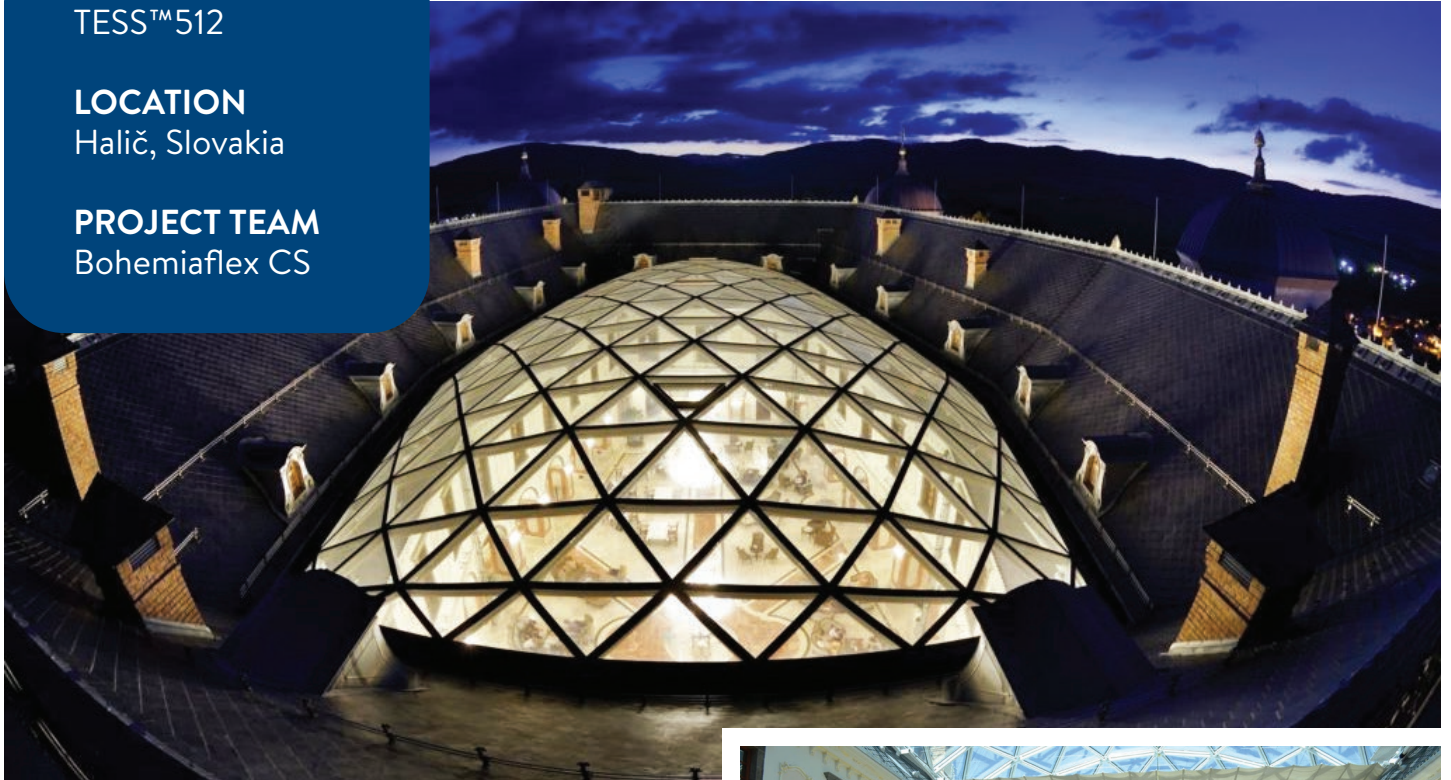

### Elegantly integrated shading for a 500m<sup>2</sup> glass dome.

Galicia Nueva is an exceptional cultural monument, a Renaissance-Baroque castle in the Galician town of Halič, close to the Hungarian border. The castle, which dates back to the 12th century, was bought by a private investor in 2005, and opened to the public as a hotel in 2016 following a 10 year reconstruction project costing more than €14 million.