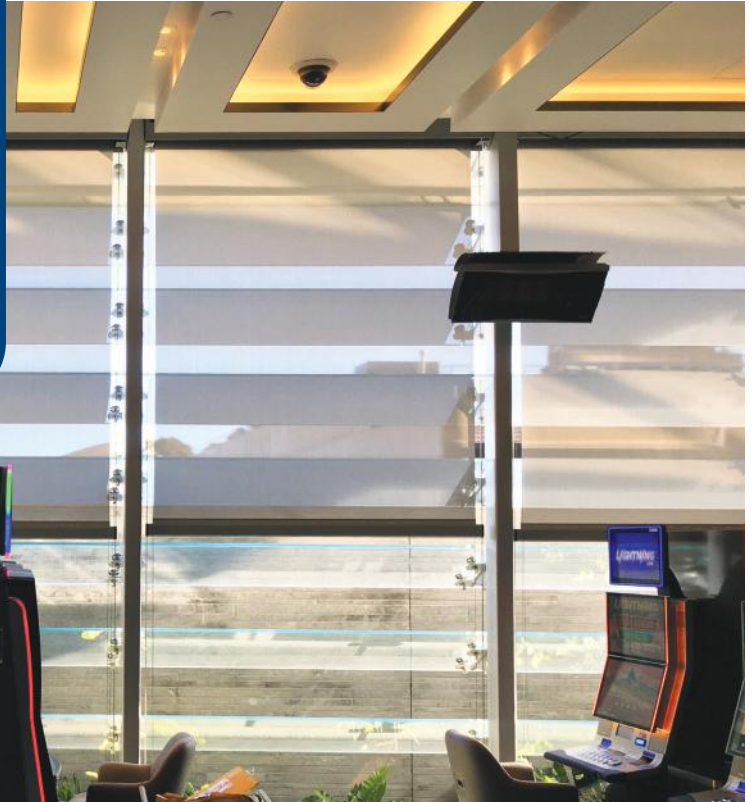

### No gambling on reliable shading for new VIP Gaming Room.

The Star Casino in Sydney has upgraded its luxurious high-roller area called the Sovereign Room.

The refurbishment project comprises complex works to the eastern side of the existing Sovereign VIP Gaming Room to provide an improved guest experience. Creating over 6,500m<sup>2</sup> of additional space and including new gaming areas, kitchen and dining, vertical access, amenities and back of house facilities.