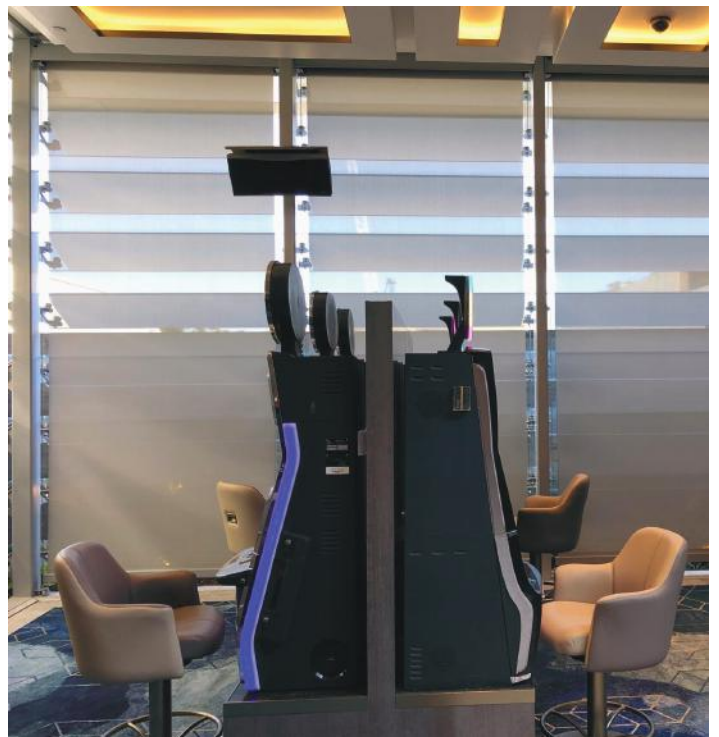

CASE STUDY

STAR CASINO

An array of shading solutions were supplied and installed to the large glass window façades including heavy duty motorised cable guided roller shades using CRE+Vestamatic control and TESS shading tension systems. TESS™440 blinds were fitted in the Chairman's section, an exclusive area for the highest rollers and Diamond members.

The TESS™440 is designed to deliver reliability, discretely. Slim wire guides make it easy to design for near invisibility when retracted. The single barrel mechanism keeps the fabric constantly under tension and produces a smooth, quiet travel.

Visit us: www.guthriedouglas.com
Talk to us: +44(0)1926 310 850
Email us: projects@guthriedouglas.com

Guthrie Douglas